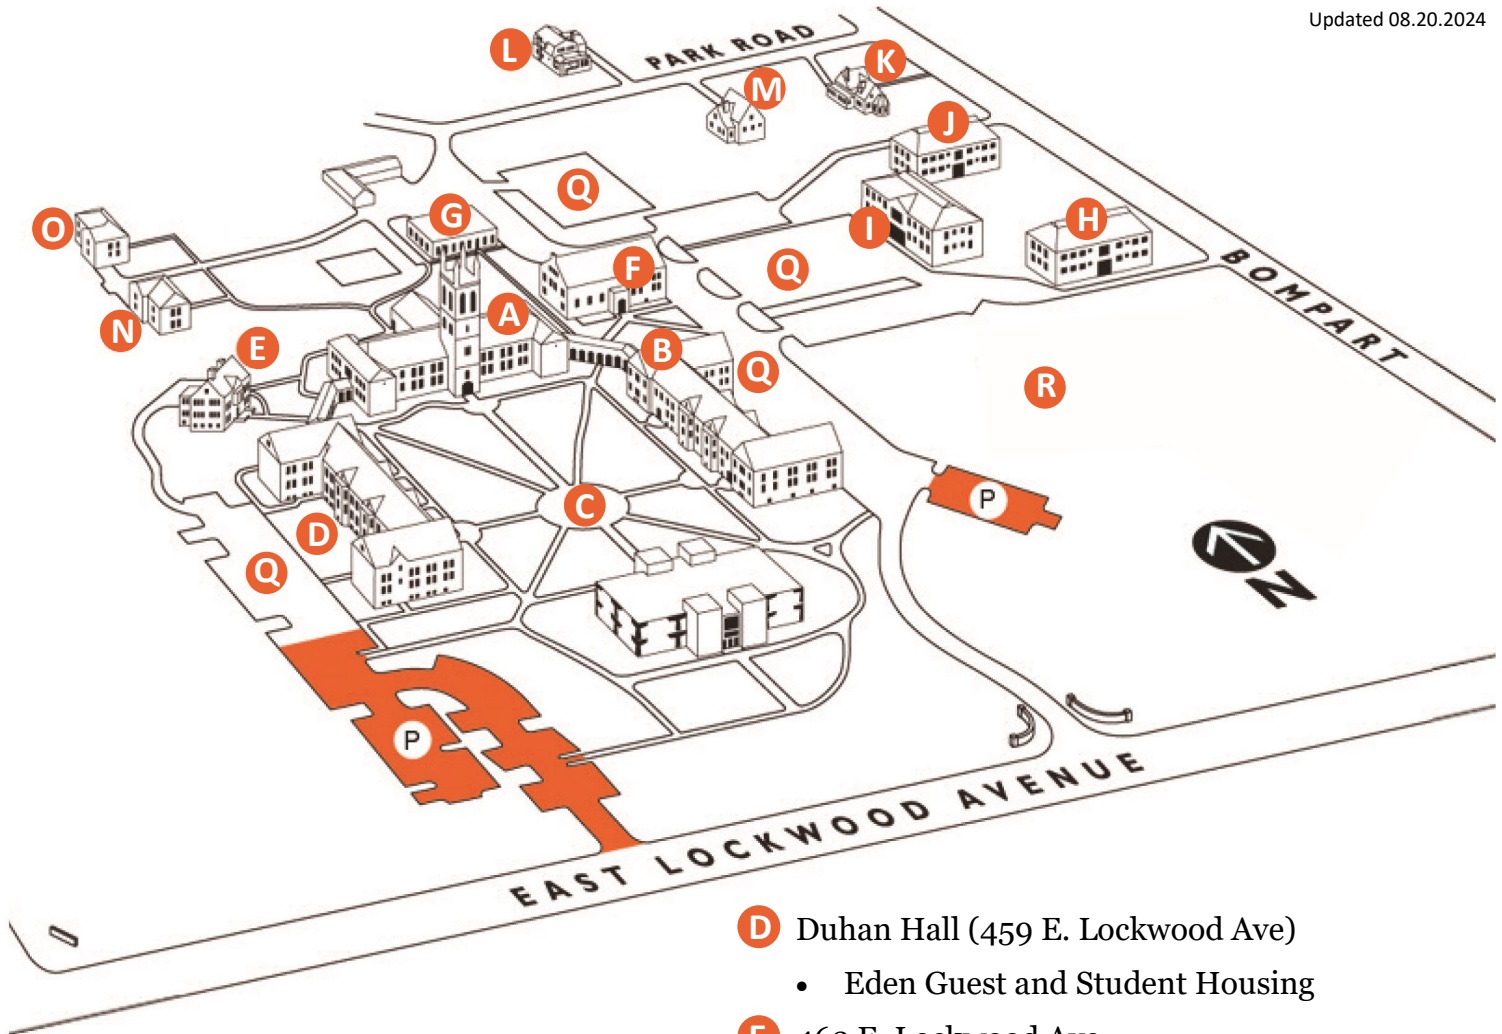

Eden Theological Seminary

Updated 08.20.2024

- A** S.D. Press Education Center (475 E. Lockwood Ave)
 - Admissions Office
 - Advancement Office
 - Eden Seminary Bookstore
 - Faculty Offices
 - Luhr Reading and Reference Room
 - Office of the President
 - Registrars Office
 - The Archives at Eden
 - Walker Leadership Institute Office
 - Wehrli Chapel
- B** Schultz Hall (483 E. Lockwood Ave)
 - Missouri Mid-South Conference UCC
 - Peace United Church of Christ
- C** Weise Quadrangle

- D** Duhan Hall (459 E. Lockwood Ave)
 - Eden Guest and Student Housing
- E** 463 E. Lockwood Ave
- F** Schroer Eden Commons (479 E. Lockwood Ave)
 - Kovacik Patio
- G** Plant Operations (139 Park Rd)
- H** South Hall (47 N. Bompert Ave)
- I** Goetsch Hall (55 N. Bompert Ave)
- J** North Hall (61 N. Bompert Ave)
- K** 119 Bompert Ave
- L** 114 Park Rd
- M** 121 Park Rd
- N** 155 Park Rd
- O** 159 Park Rd
- P** Webster University Parking ONLY
- Q** Eden Parking ONLY
- R** Eden Field