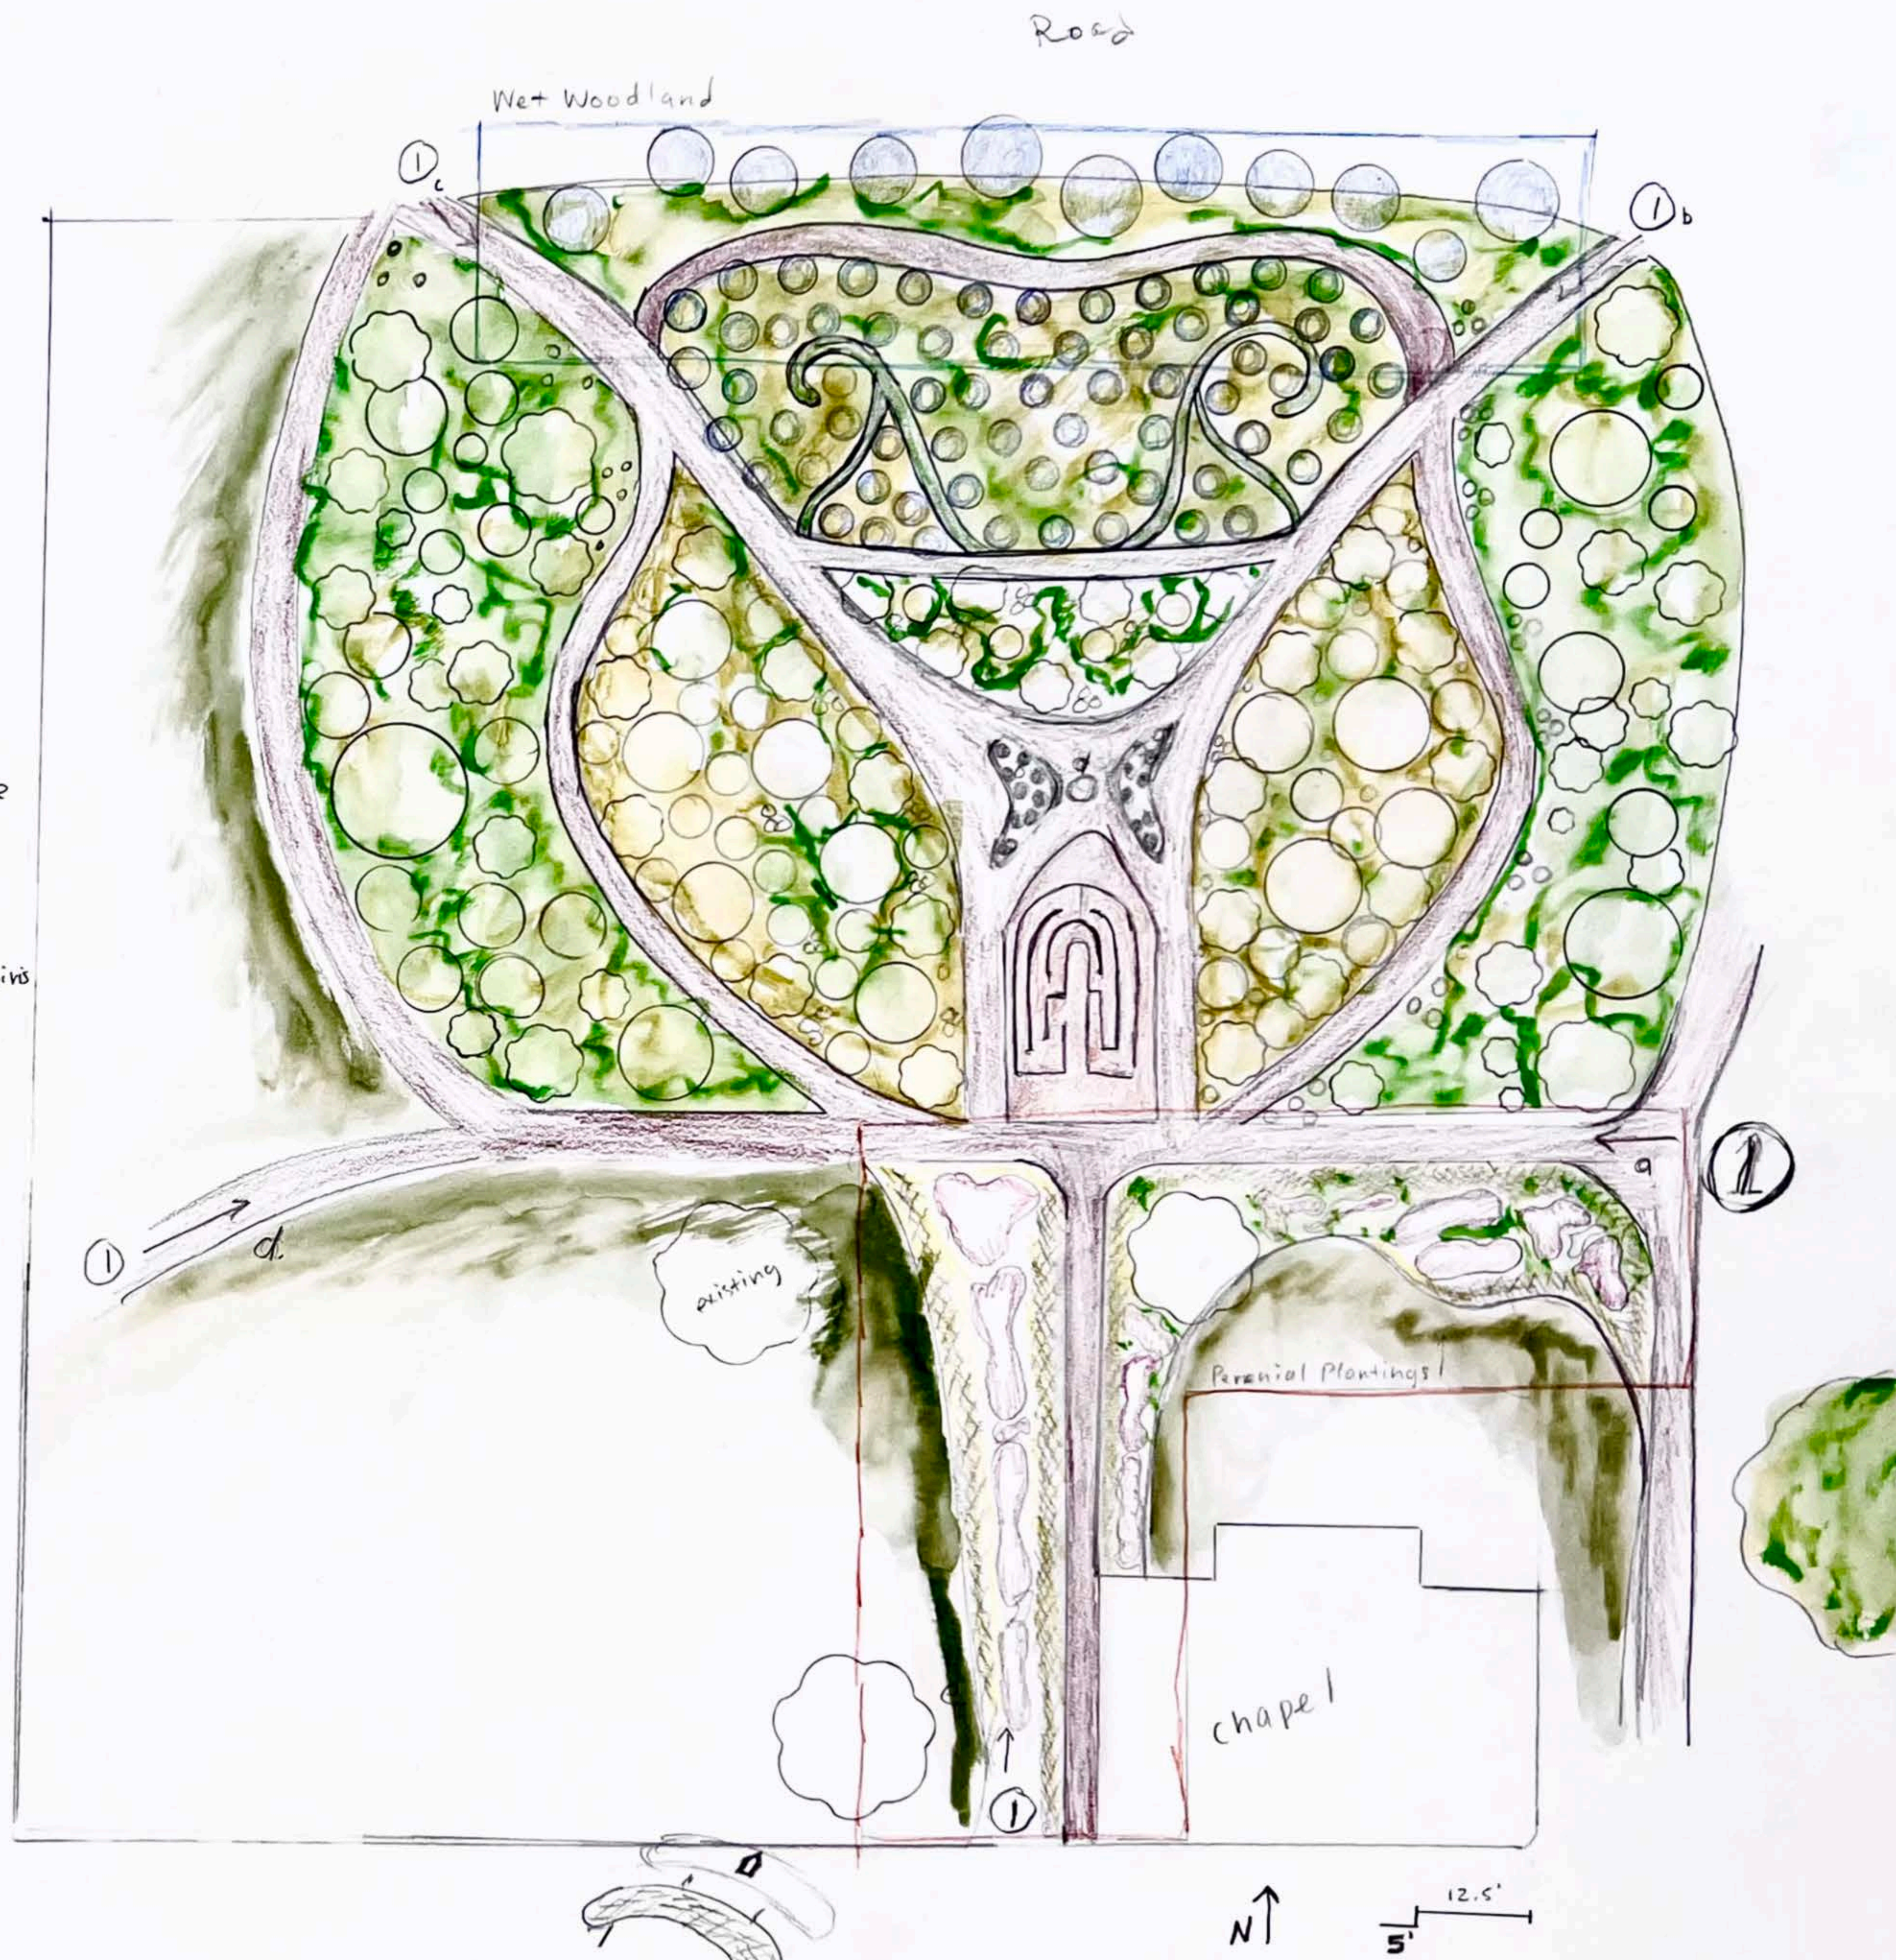

E den G rove

1 Entrances

- a. Prairie Plants
- b. Marshy Wet Woodlands; Air Conditioner
- c. Marshy Wet Woodland
- d. Presidents Pathway
- e. Chapel Stair Doorway

2 Sanctuary

- a. Communal worship space
- b. labyrinth
- c. Open space
- d. Firepit

3 Inner Paths

- a. sweet herbs
- b. Grass Mat - wheelchair access
- c. Signs for stories and learning

Plant Palette

- Burr Oak
- hack berry
- sugar maple
- Willow Tree
- River birch
- Mix of tulip poplar, black walnut, sycamore
- White pine
- ▨ grasses
- ▨ alliums, rosemary, lavender, iris
- ▨ echinacea, butterfly weed, sunflower
- - variety of shrubs
- boxwoods
- red twig dogwoods
- elder berry
- native
- barberry
- azalea
- rhododendron

- ## 4 Intimate Spaces
- a. meditative space
 - b. Fire Pit
 - c. The Grove itself.